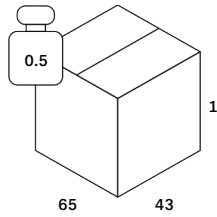

Safari outdoor lounge chair - teak - Dune fabric - removable cover 67/73/81

10421

Packaging

Packaging General	
Packaging with outer crate	No
Packaging with inner pallet	No
Carton box density (burst strength)	275 lbs per square inch

Packaging Material Details				
Material	Weight (gram)	Percentage	Recycled	Recyclable

Packaging Details

Pack number	1		
Pack length (cm)	81	Vol (m3)	0.577125
Pack width (cm)	75	GW (kg)	22.5
Pack thickness (cm)	95	EAN	5404023629005

Pack number	2		
Pack length (cm)	65	Vol (m3)	0.002795
Pack width (cm)	43	GW (kg)	0.5
Pack thickness (cm)	1	EAN	

Safari outdoor lounge chair - teak - Dune fabric - removable cover 67/73/81

10421

Test, Label and Certificates

10421

Dimensions

Attribute	Value
Armrest height	58.7 cm
Seat width	54.5 cm
Seat depth	58 cm
Seat height	41 cm

Functionality

Attribute	Value
Max. load furniture	135 kg

Other

Attribute	Value
Construction	No assembly required