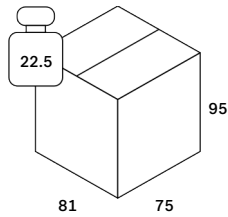

Finishing

All Wooden Part	
Type	Unfinished
Color	Teak Natural
Upholstery covering	
Type	Flat-weave
Color	Dune

- Assembly Instructions
- Care Instruction - Outdoor Collection
- Line Drawing

Dimensions

General Dimensions	
Width (cm)	67
Depth (cm)	73
Height (cm)	81
Net weight (kg)	0.0

Safari outdoor lounge chair - teak - Dune fabric - removable cover 67/73/81

10421

Packaging

Packaging General	
Packaging with outer crate	No
Packaging with inner pallet	No
Carton box density (burst strength)	275 lbs per square inch

Packaging Material Details				
Material	Weight (gram)	Percentage	Recycled	Recyclable

Packaging Details

Pack number	1		
Pack length (cm)	81	Vol (m3)	0.577125
Pack width (cm)	75	GW (kg)	22.5
Pack thickness (cm)	95	EAN	5404023629005

10421

Dimensions

Attribute	Value
Armrest height	58.7 cm
Seat width	54.5 cm
Seat depth	58 cm
Seat height	41 cm

Functionality

Attribute	Value
Max. load furniture	135 kg

Other

Attribute	Value
Construction	No assembly required